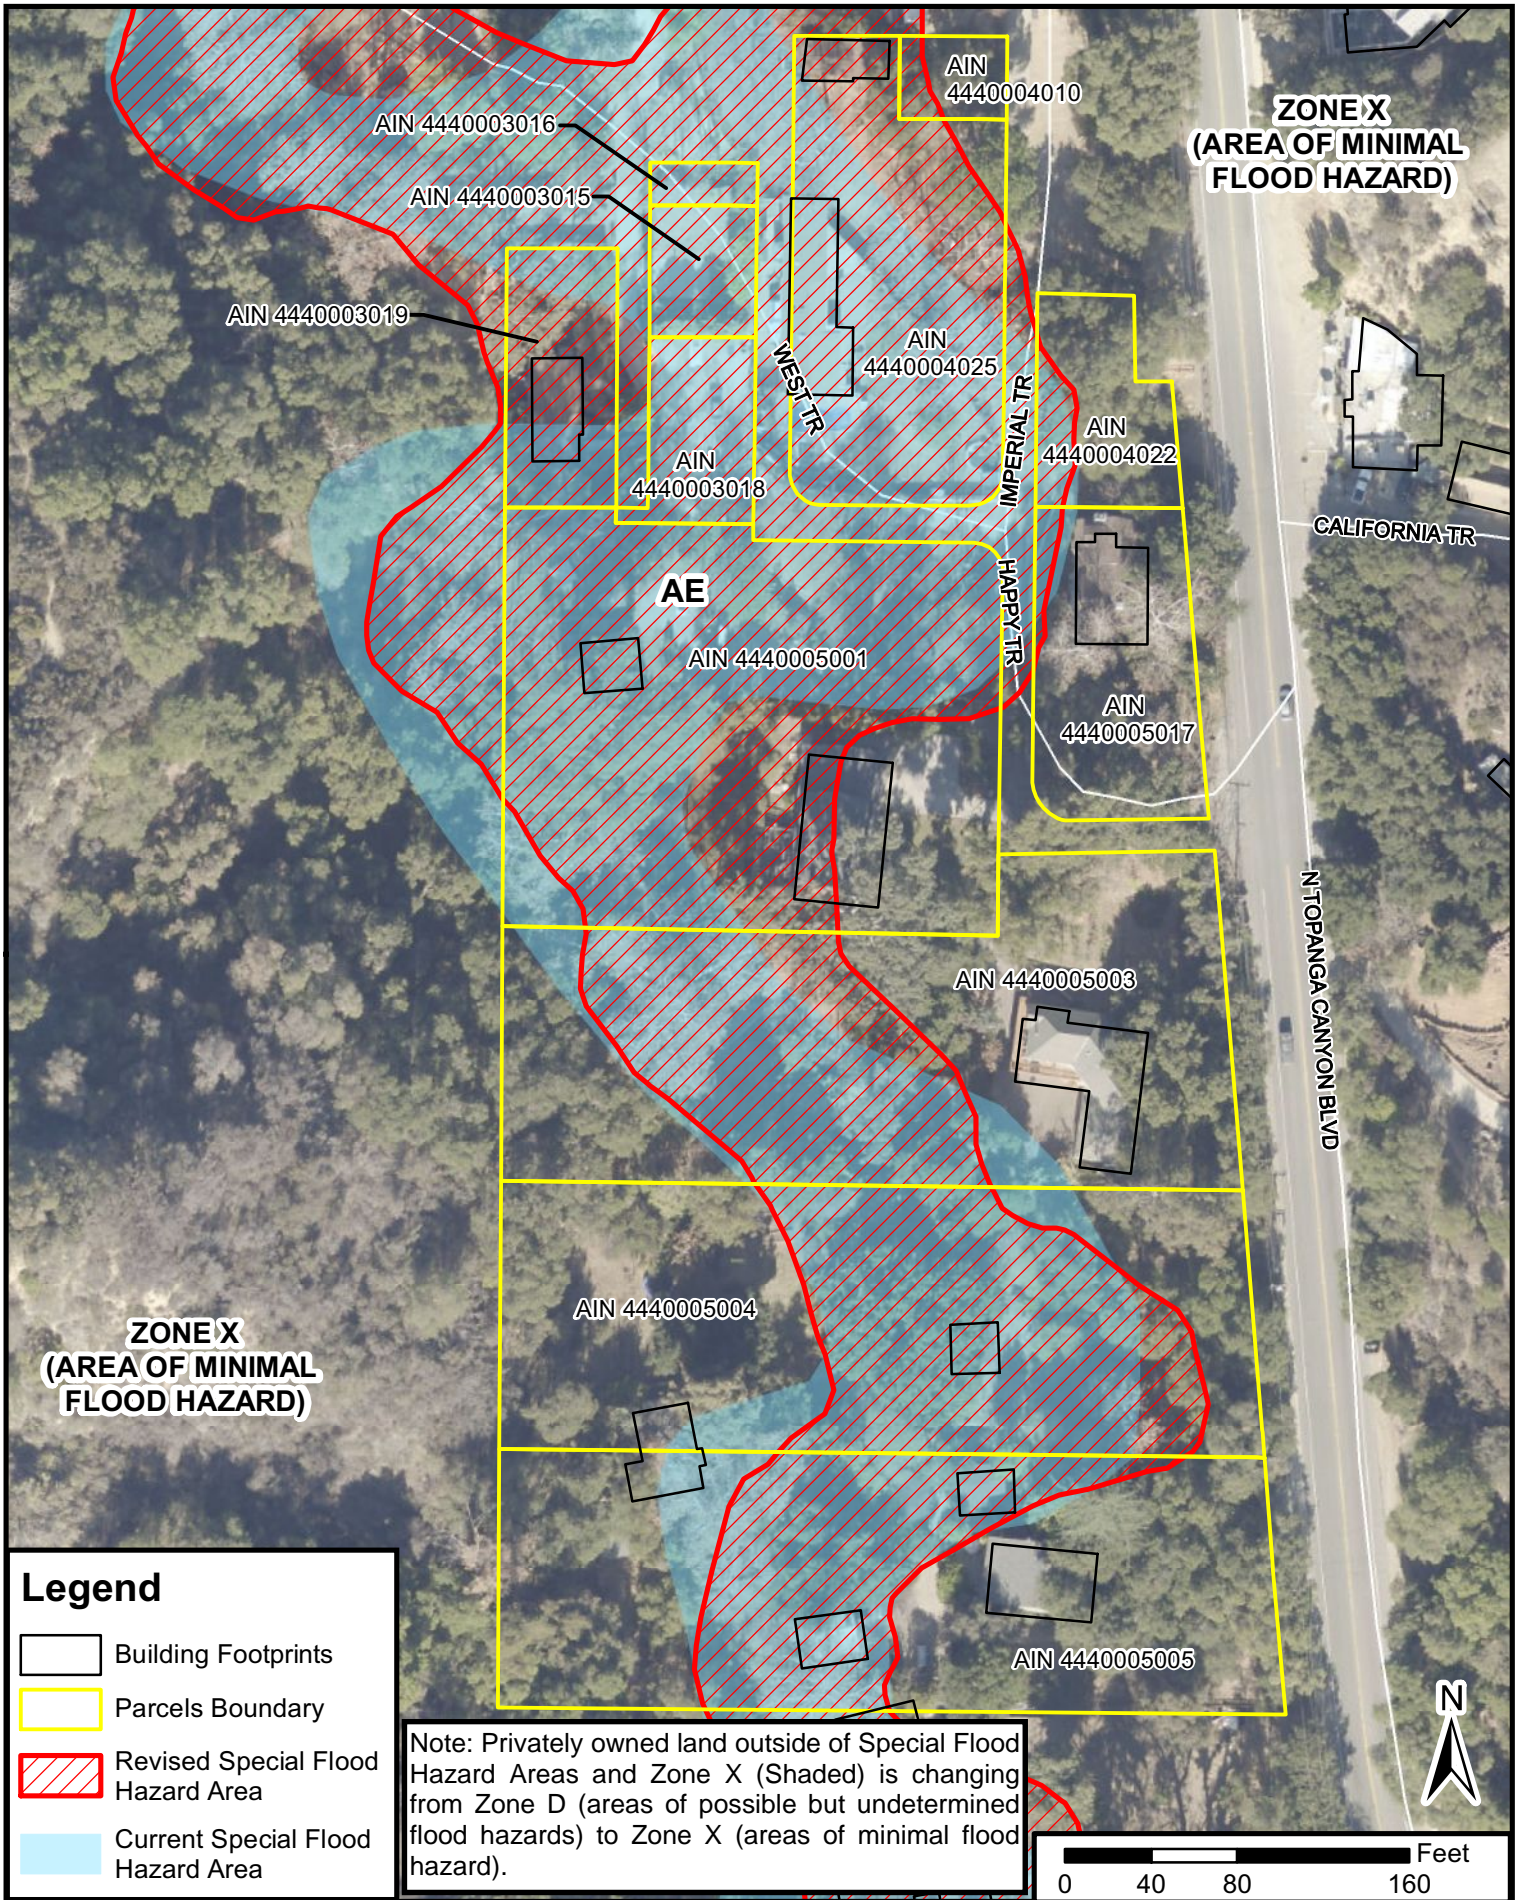

# Topanga Canyon Flood Zone Exhibit

**ZONE X  
(AREA OF MINIMAL  
FLOOD HAZARD)**

**ZONE X  
(AREA OF MINIMAL  
FLOOD HAZARD)**

**AE**

**Legend**

-  Building Footprints
-  Parcels Boundary
-  Revised Special Flood Hazard Area
-  Current Special Flood Hazard Area

Note: Privately owned land outside of Special Flood Hazard Areas and Zone X (Shaded) is changing from Zone D (areas of possible but undetermined flood hazards) to Zone X (areas of minimal flood hazard).